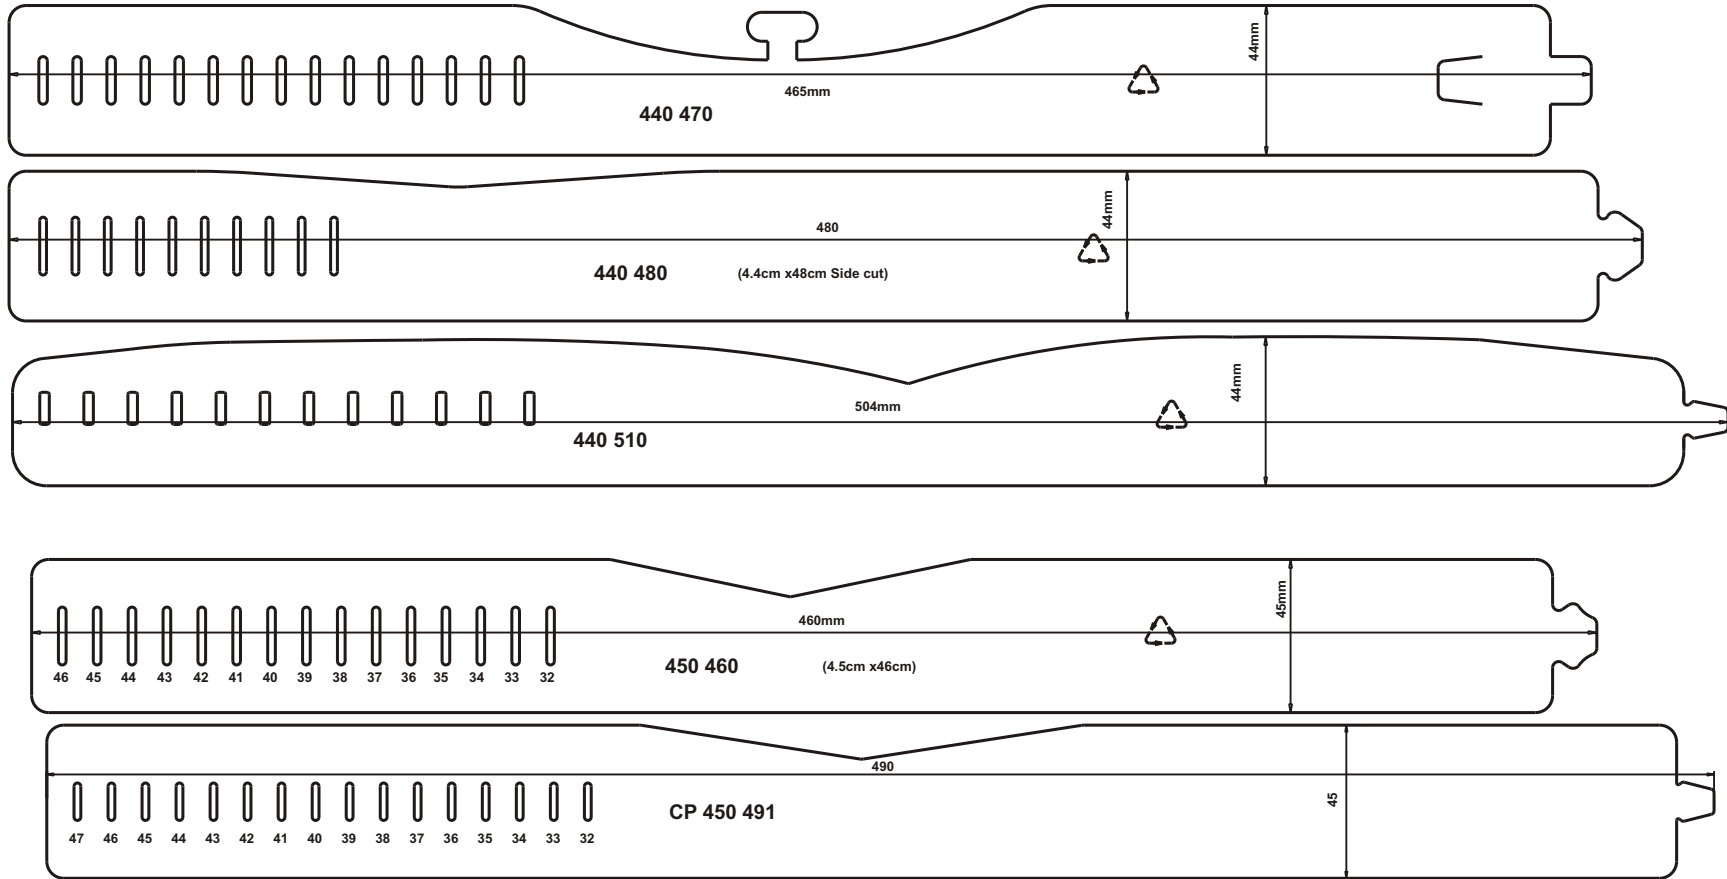

# Design Sheets for Collar Bands

## 4.4/4.5/4.6/4.75 cm