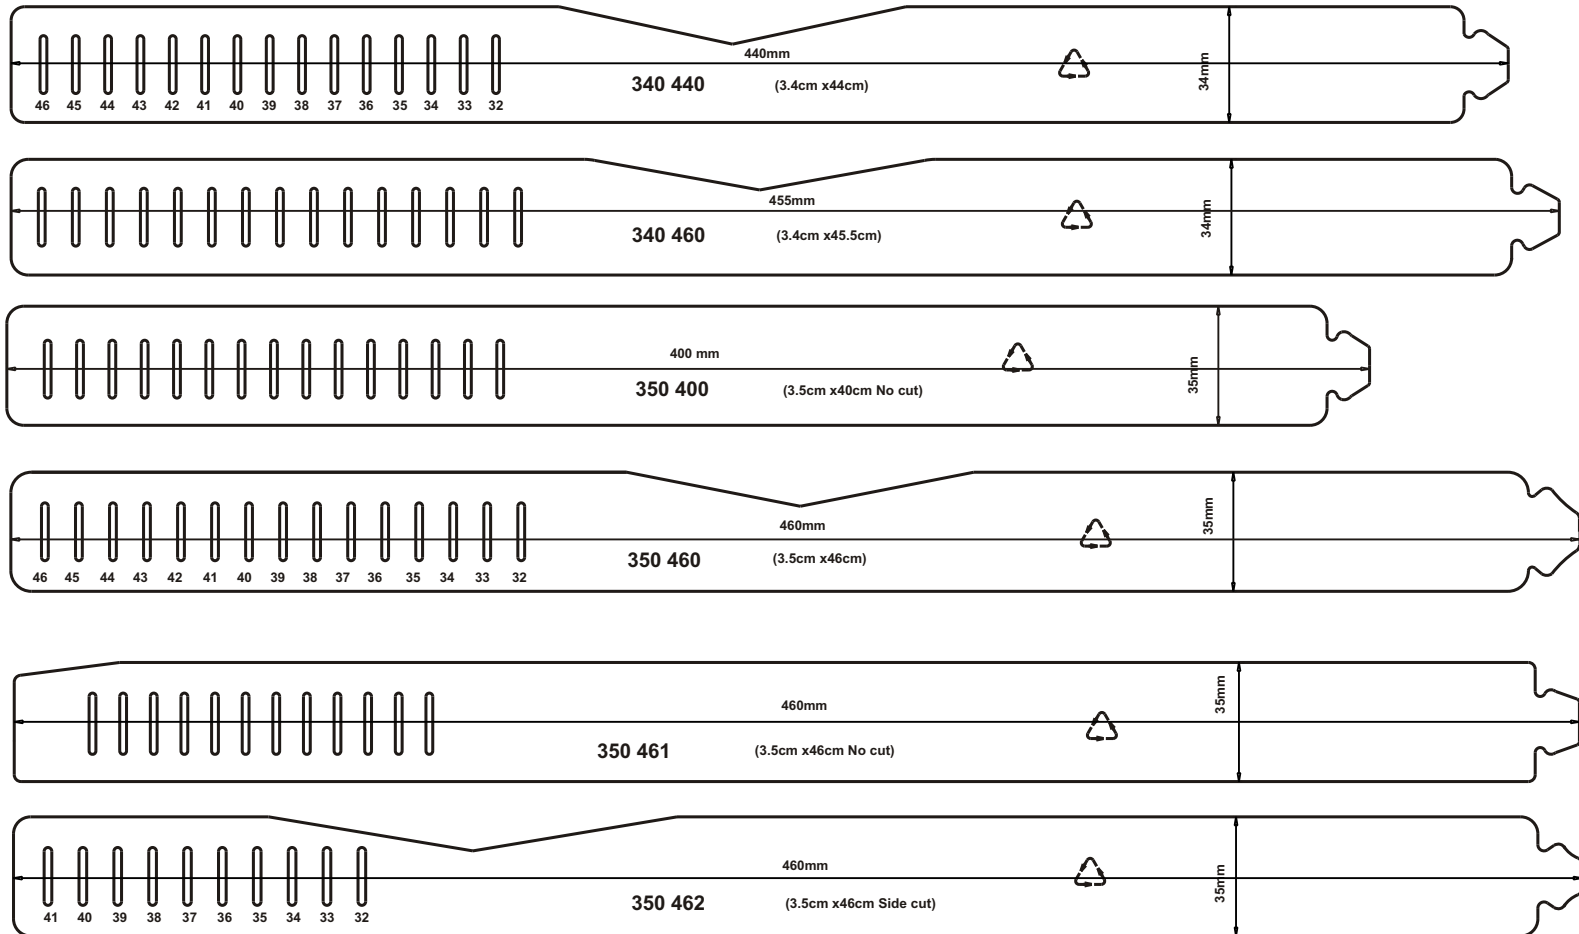

# Design Sheets for Collar Bands

**3.4/3.5/3.6 cm**

# Design Sheets for Collar Bands

NOT TO SCALE

# Design Sheets for Collar Bands