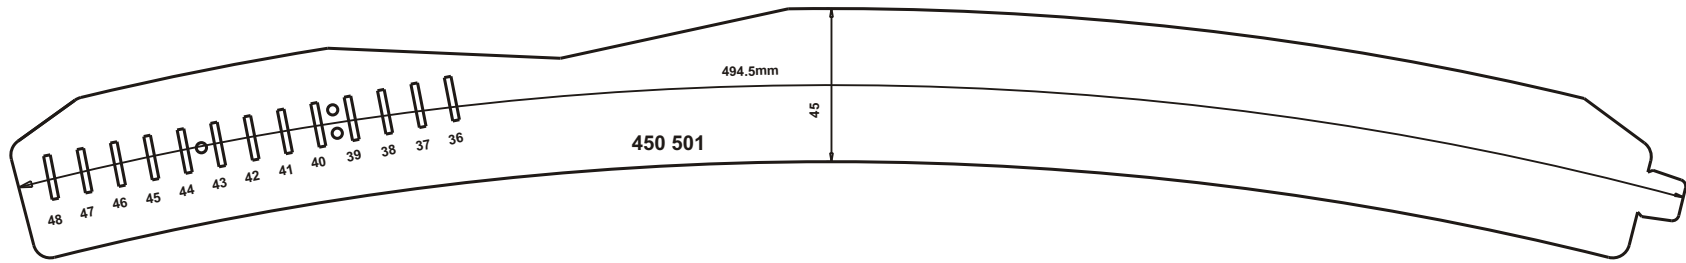

# Design Sheets for Collar Bands

## 4.4/4.5/4.6/4.75 cm

# Design Sheets for Collar Bands

NOT TO SCALE