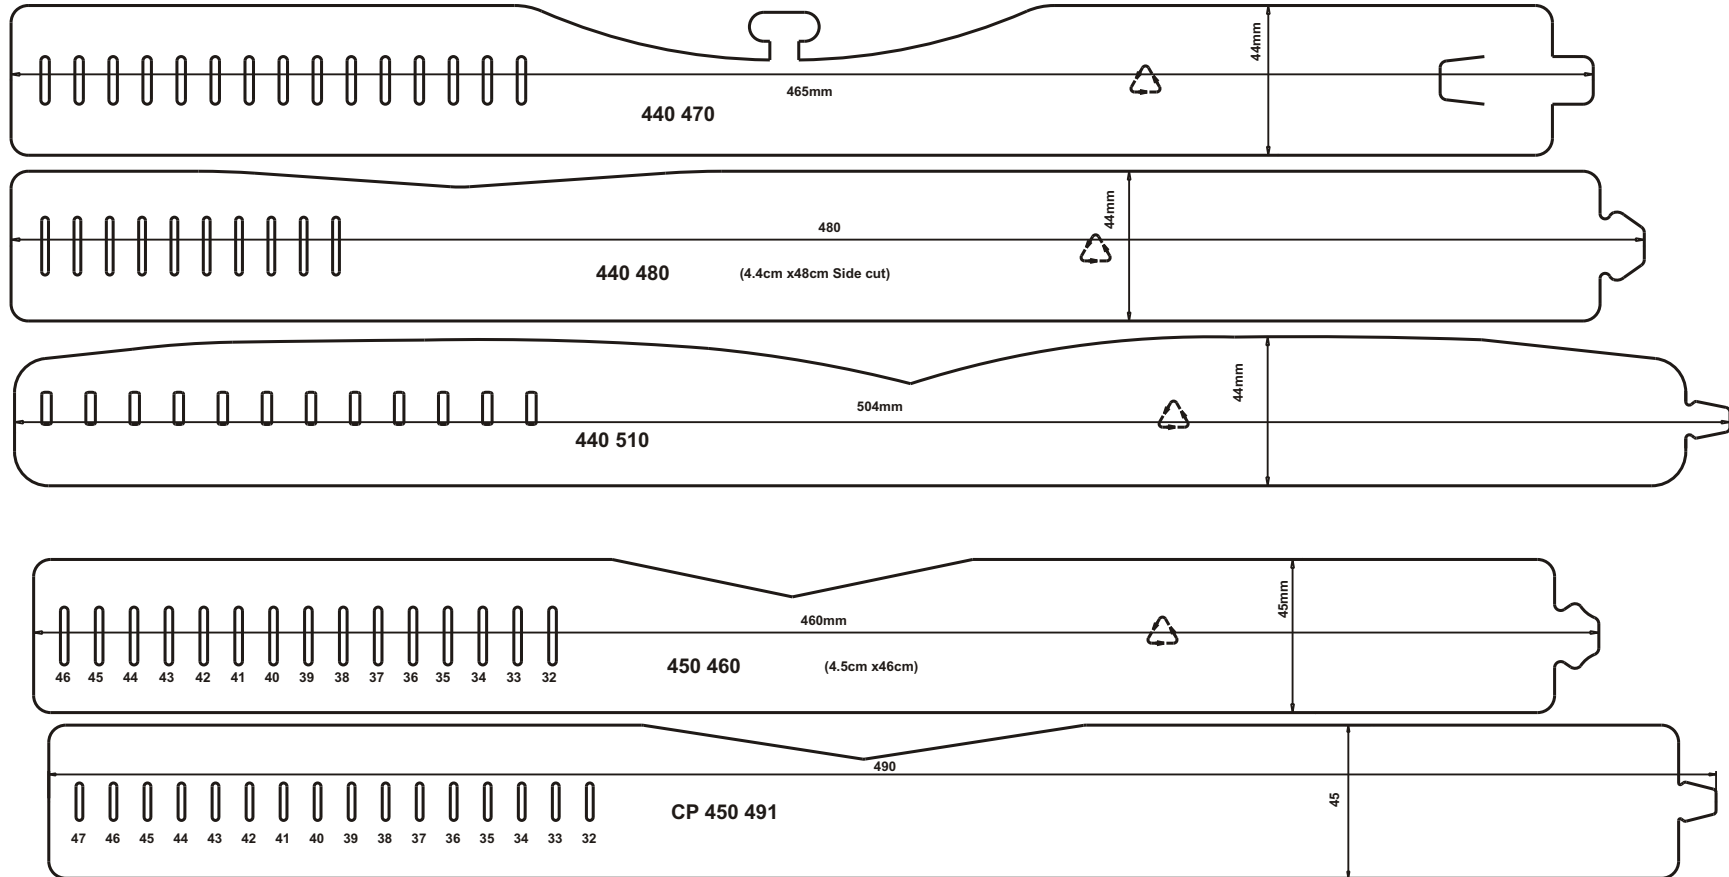

# Design Sheets for Collar Bands

## 4.4/4.5/4.6/4.75 cm

# Design Sheets for Collar Bands

NOT TO SCALE