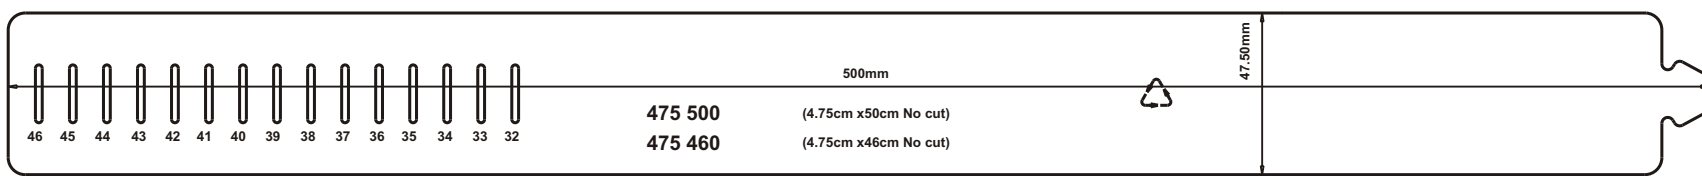

# Design Sheets for Collar Bands

## 4.4/4.5/4.6/4.75 cm

# Design Sheets for Collar Bands

NOT TO SCALE