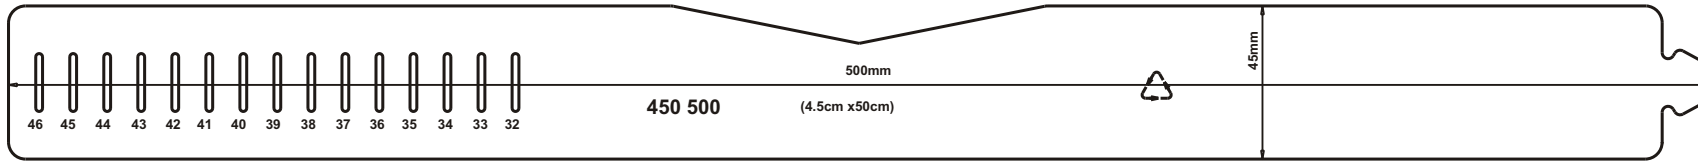

# Design Sheets for Collar Bands

## 4.4/4.5/4.6/4.75 cm

# Design Sheets for Collar Bands

NOT TO SCALE