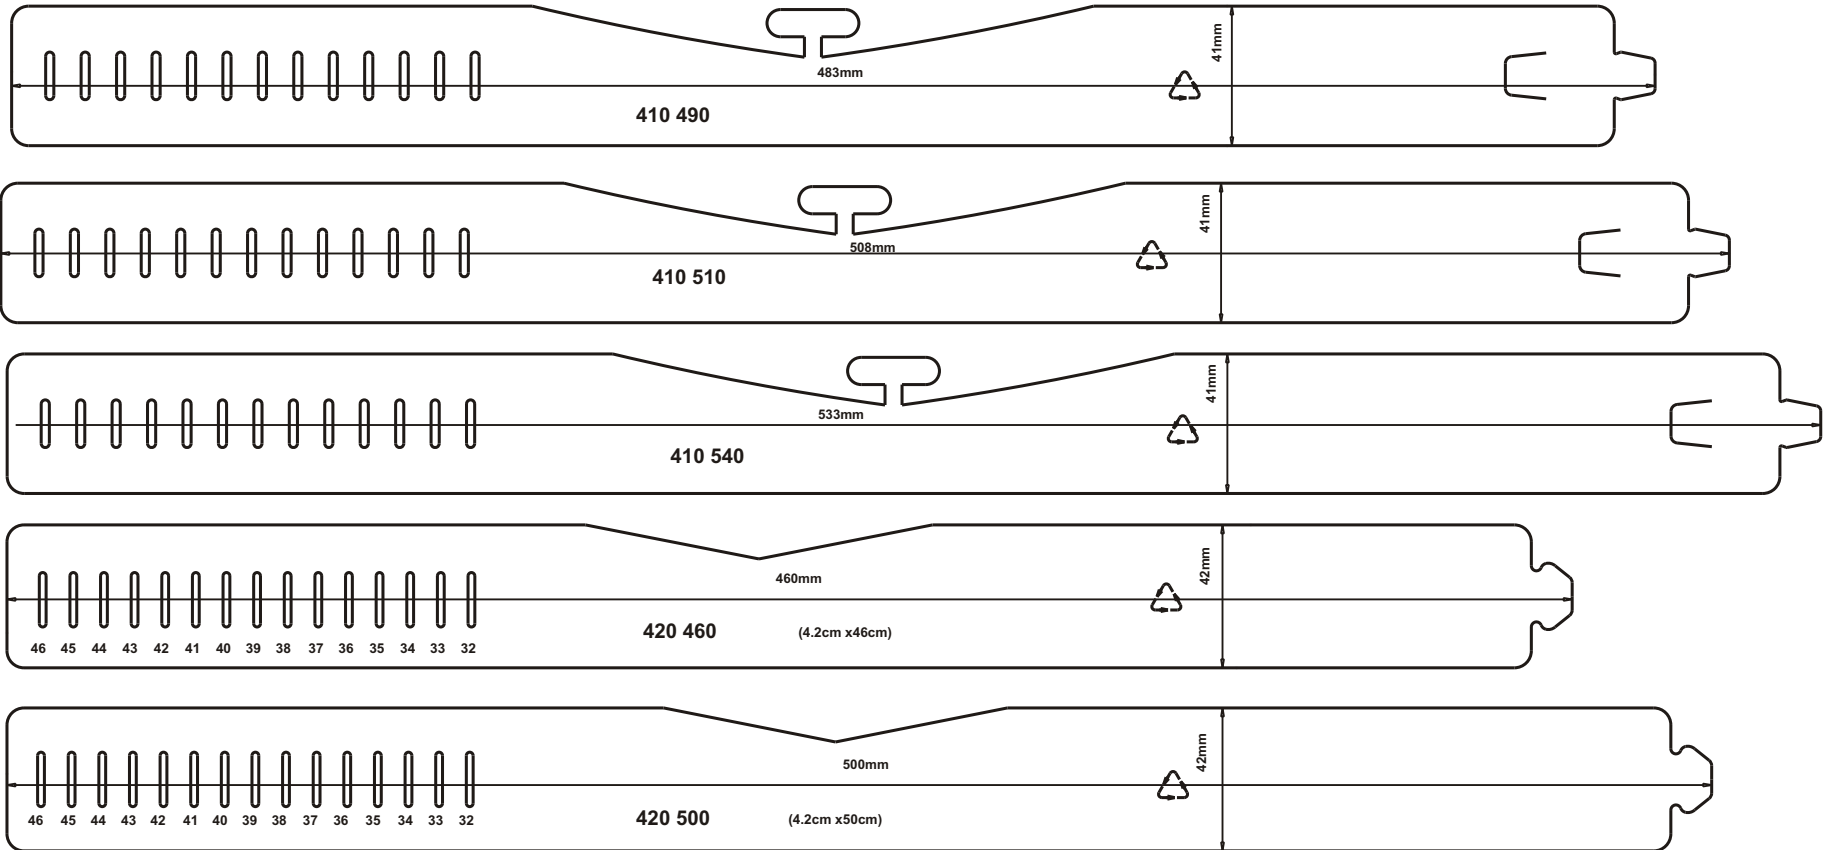

Design Sheets for Collar Bands

4.1/4.2/4.25 cm

Design Sheets for Collar Bands