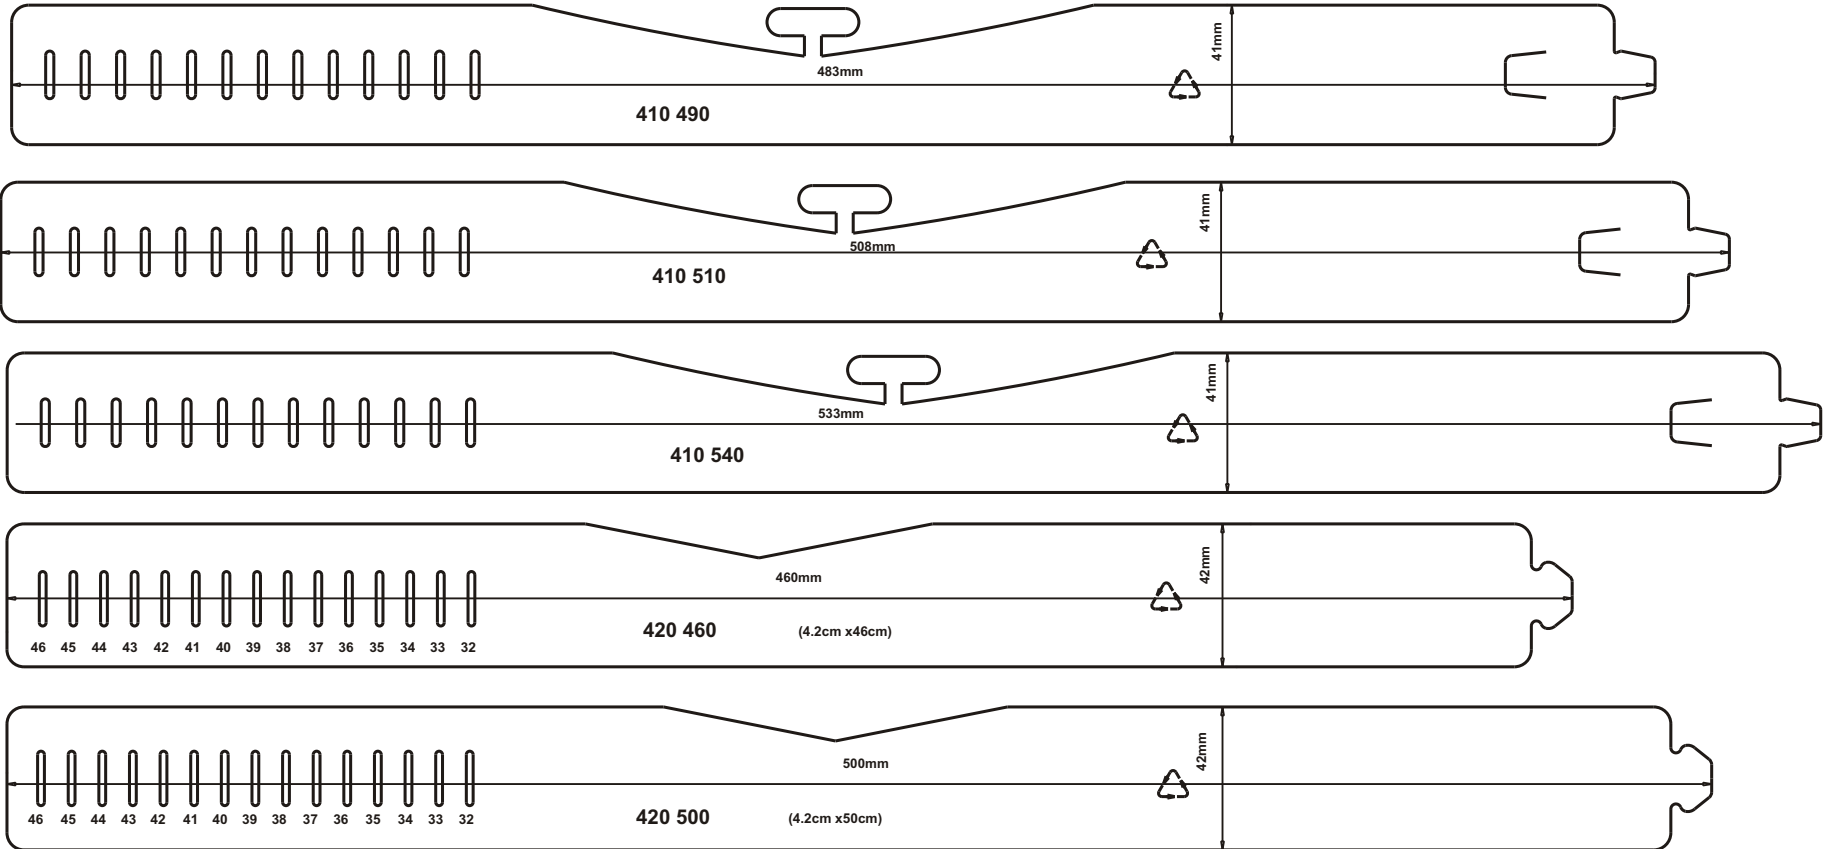

# Design Sheets for Collar Bands

## 4.1/4.2/4.25 cm

NOT TO SCALE