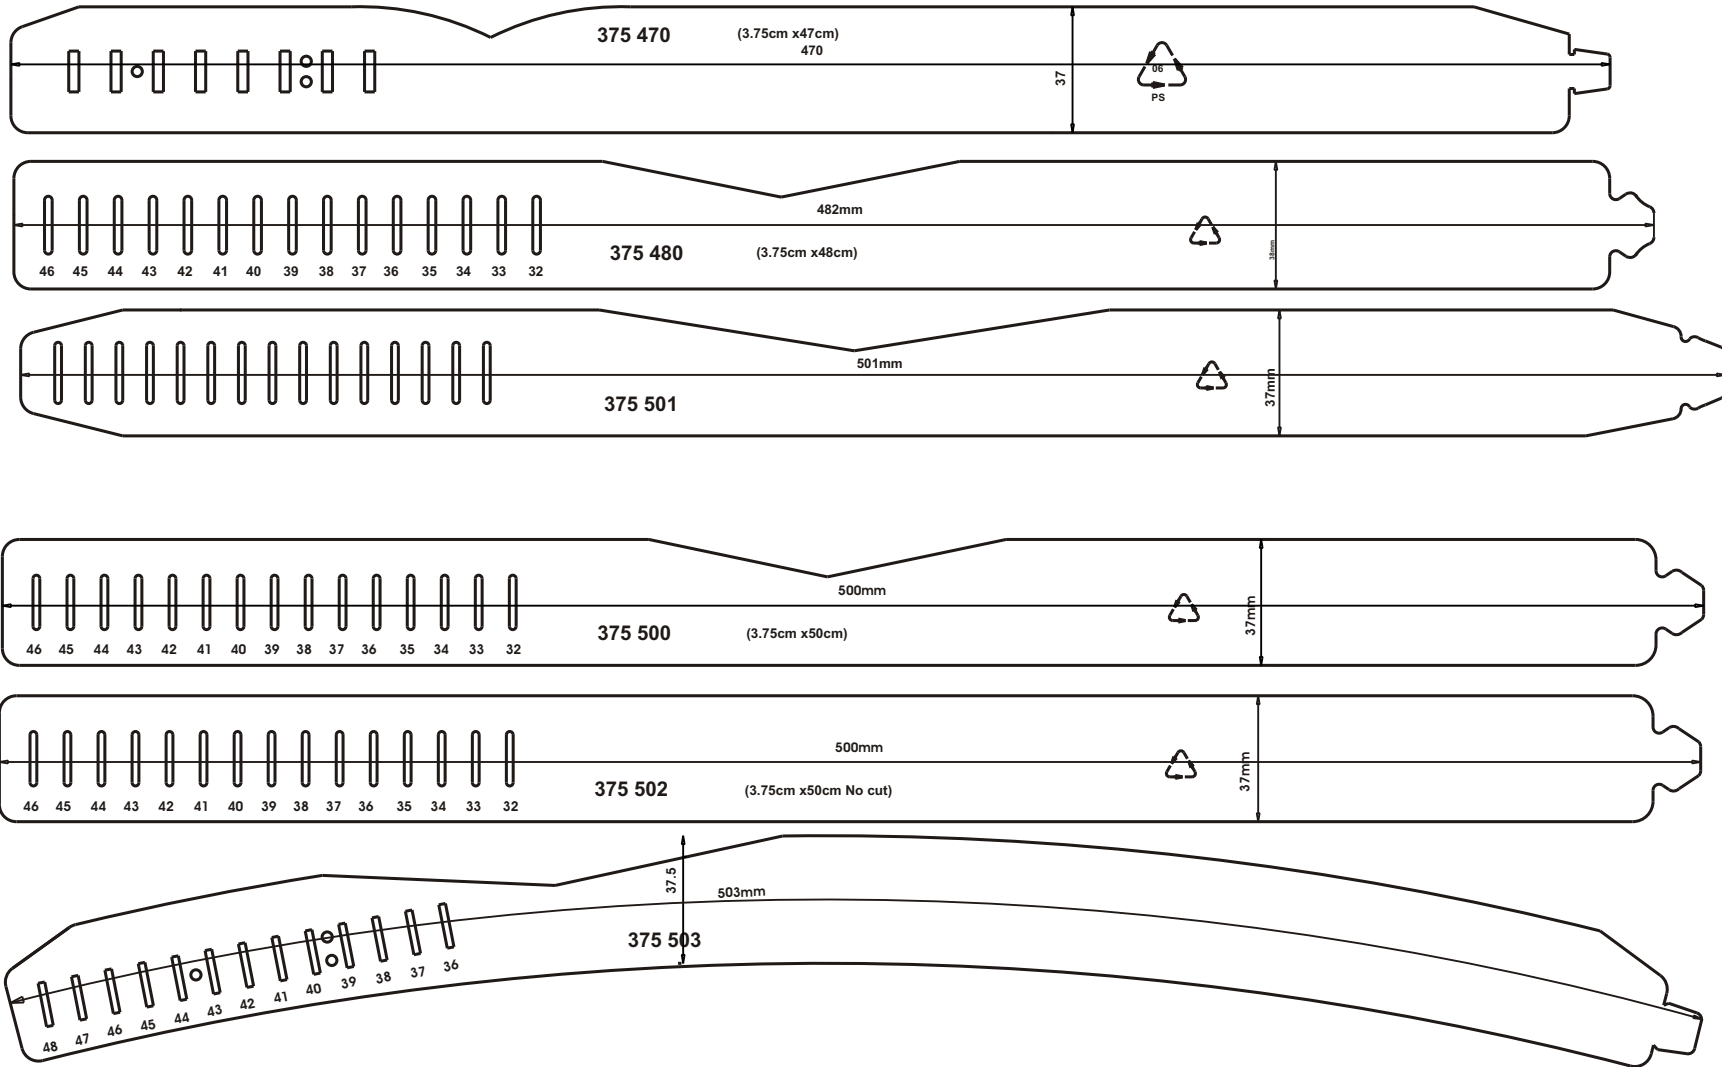

# Design Sheets for Collar Bands

## 3.75/3.8 cm

# Design Sheets for Collar Bands

NOT TO SCALE