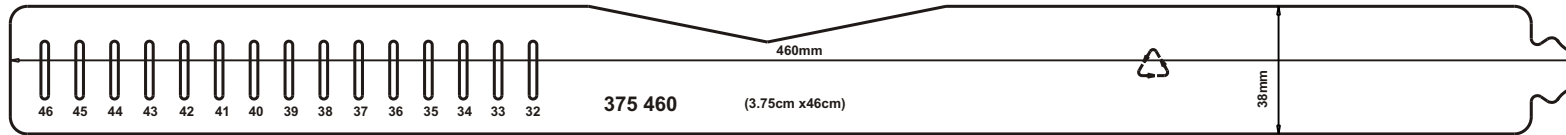

# Design Sheets for Collar Bands

## 3.75/3.8 cm

# Design Sheets for Collar Bands

NOT TO SCALE