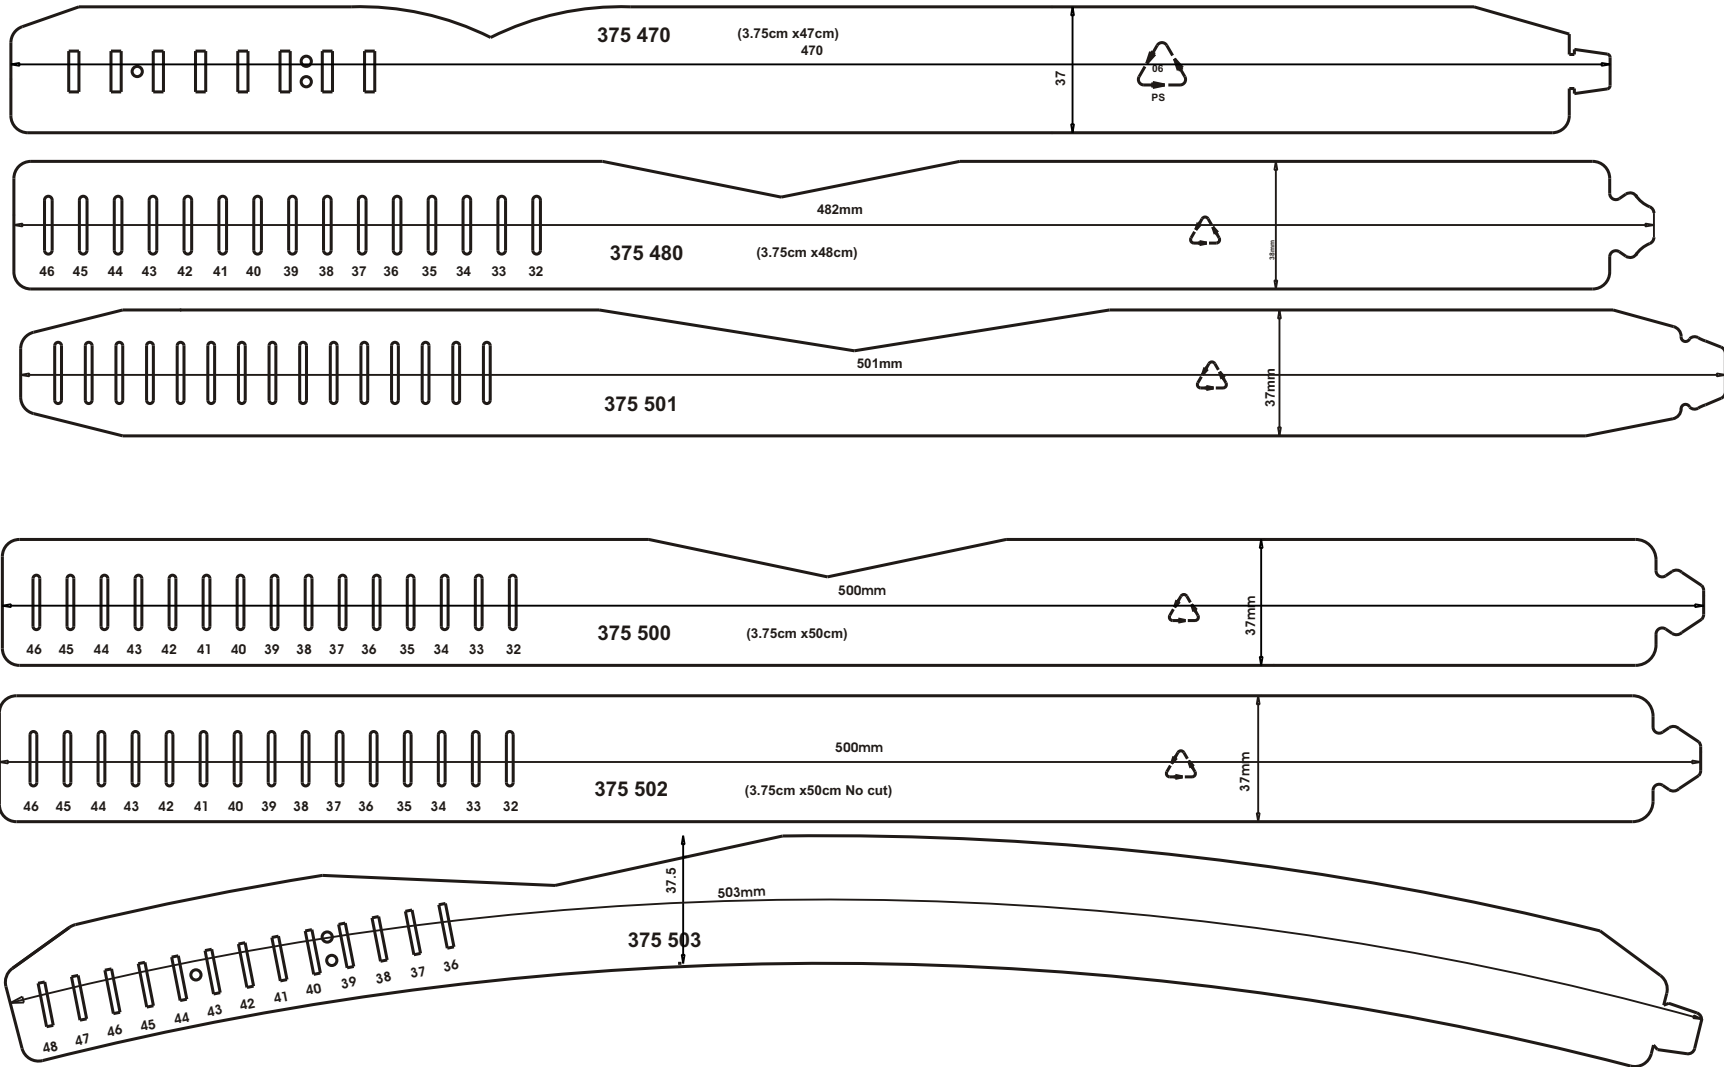

Design Sheets for Collar Bands

3.75/3.8 cm

Design Sheets for Collar Bands

NOT TO SCALE

Design Sheets for Collar Bands

NOT TO SCALE

Design Sheets for Collar Bands