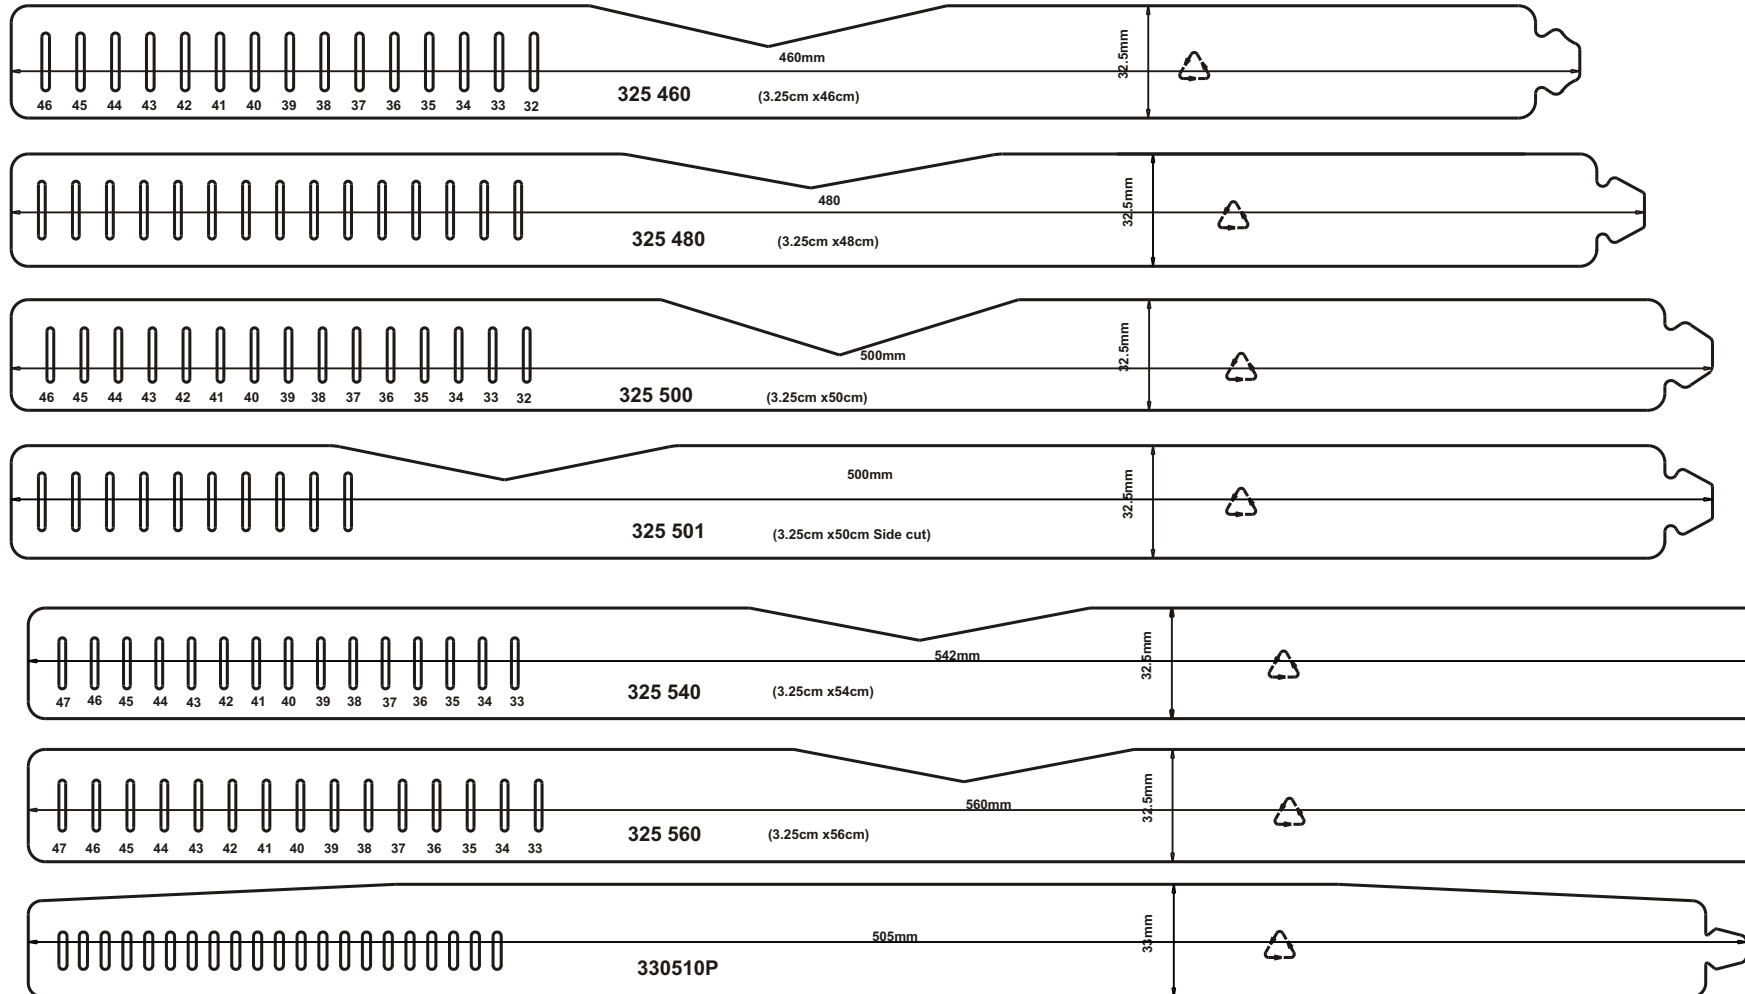

# Design Sheets for Collar Bands

**3.25/3.3 cm**

NOT TO SCALE